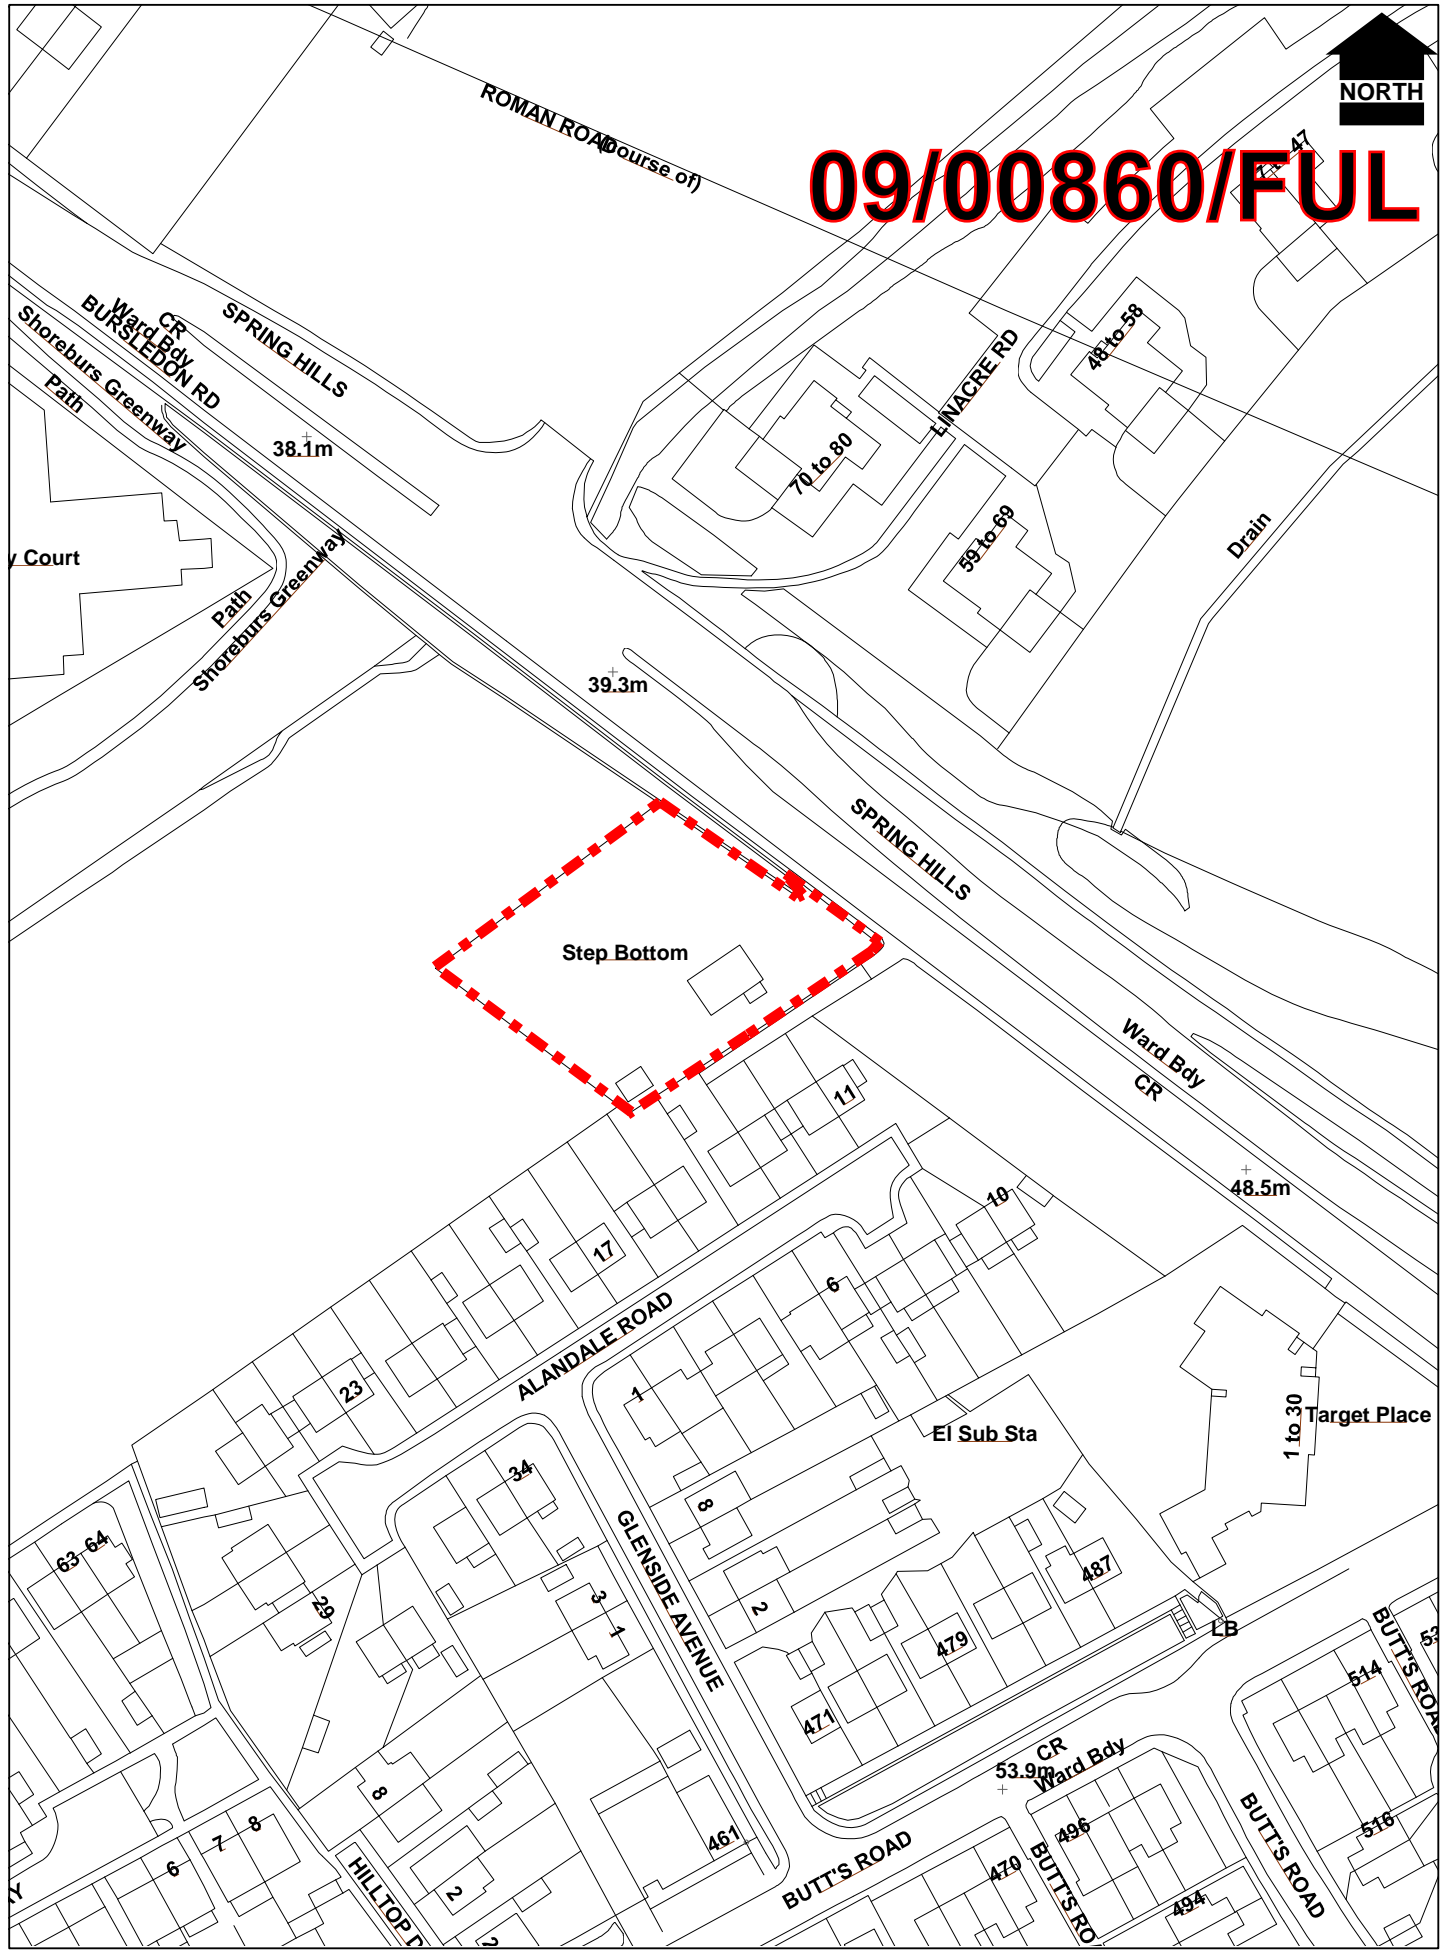

# 09/00860/FUL

Scale : 1:1250

Date 09 December 2009

© Crown copyright. All rights reserved. Southampton City Council 100019679 2004.